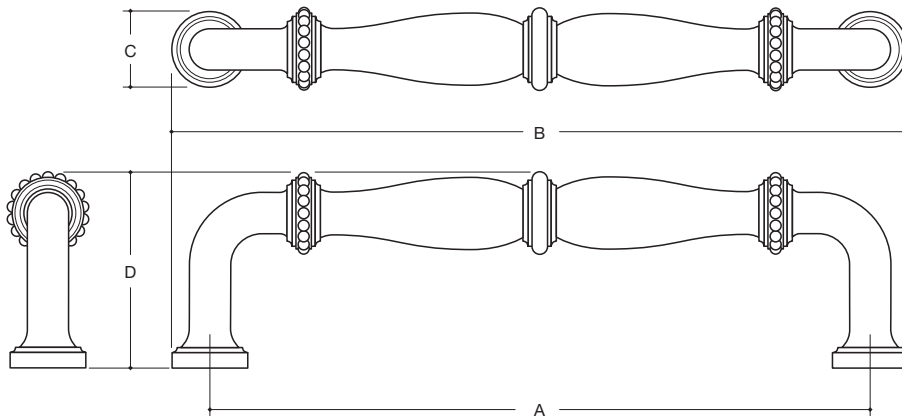

WATER STREET

LAKWOOD NEW YORK

		A	B	C	D
7366	PULL	3-1/2"	4"	1/2"	1-1/4"
7365	PULL	4"	4-1/2"	1/2"	1-5/16"
7379B	PULL	6"	6-11/16"	11/16"	1-25/32"
7370B	PULL	8"	8-11/16"	15/16"	2-3/8"
7371B	APPLIANCE PULL ‡	12"	12-15/26"	15/16"	2-1/2"
7390B	APPLIANCE PULL ‡	18"	18-15/16"	15/16"	2-7/16"

Hand hammering available. ‡ Available for back to back applications.
 Made to order with standard lead time of 2 - 4 weeks, dependent on finish selected.
 Expediting availability determined by the production levels at the time of order. Upcharge applies.
 Items that are available for Quick Ship will ship within 24 hours.