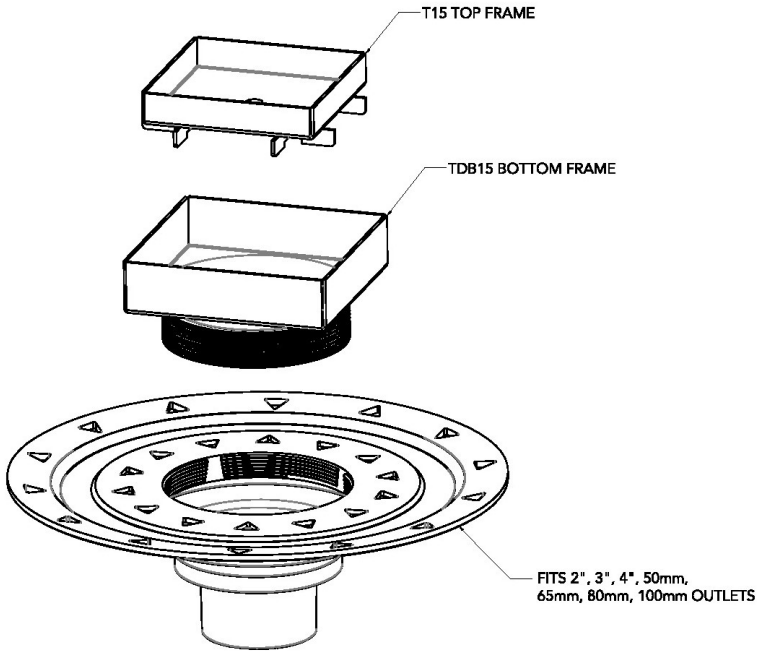

TDB 15 Specifications

TDB 15-A
5" x 5" Kit with ABS Bonded Flange Drain Body, fits 2", 3" and 4" Outlet
(5" L x 5" W x 1 5/16" H)
1 - T 15 B Tile Drain Strainer
1 - BFA 42 Bonded Flange ABS Drain

TDB 15-P
5" x 5" Kit with PVC Bonded Flange Drain Body, fits 2", 3" and 4" Outlet
(5" L x 5" W x 1 5/16" H)
1 - T 15 B Tile Drain Strainer
1 - BFP 42 Bonded Flange PVC Drain

Infinity Drain
145 Dixon Avenue
Amityville, NY 11701
Phone: 516.767.6786
Fax: 516.740.3066
www.InfinityDrain.com

Note: Installer must verify all rough-in dimensions prior to installation and consult local and national codes. Conformity and compliance to local and national codes are the responsibility of the installer.