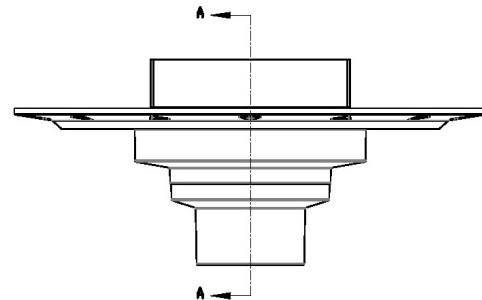

TDB 15 Specifications

TDB 15-A
5" x 5" Kit with ABS Bonded Flange Drain Body, fits 2", 3" and 4" Outlet
(5" L x 5" W x 1 5/16" H)
1 - T 15 B Tile Drain Strainer
1 - BFA 42 Bonded Flange ABS Drain

TDB 15-P
5" x 5" Kit with PVC Bonded Flange Drain Body, fits 2", 3" and 4" Outlet
(5" L x 5" W x 1 5/16" H)
1 - T 15 B Tile Drain Strainer
1 - BFP 42 Bonded Flange PVC Drain

Infinity Drain
145 Dixon Avenue
Amityville, NY 11701
Phone: 516.767.6786
Fax: 516.740.3066
www.InfinityDrain.com

Note: Installer must verify all rough-in dimensions prior to installation and consult local and national codes. Conformity and compliance to local and national codes are the responsibility of the installer.