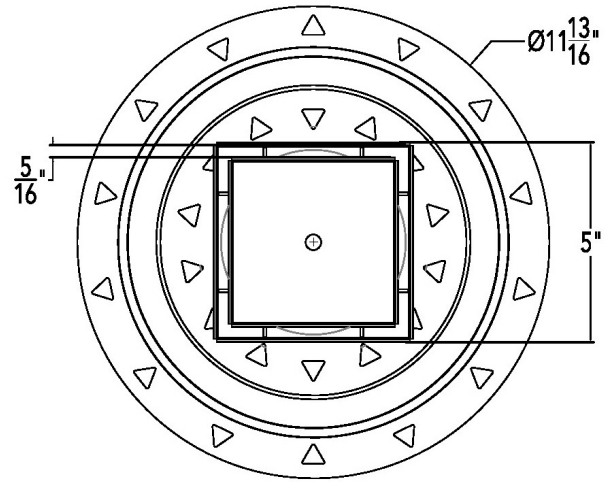

TDB 15 Specifications

TDB 15-A
5" x 5" Kit with ABS Bonded Flange Drain Body, fits 2", 3" and 4" Outlet
(5" L x 5" W x 1 5/16" H)
1 - T 15 B Tile Drain Strainer
1 - BFA 42 Bonded Flange ABS Drain

TDB 15-P
5" x 5" Kit with PVC Bonded Flange Drain Body, fits 2", 3" and 4" Outlet
(5" L x 5" W x 1 5/16" H)
1 - T 15 B Tile Drain Strainer
1 - BFP 42 Bonded Flange PVC Drain

Infinity Drain
145 Dixon Avenue
Amityville, NY 11701
Phone: 516.767.6786
Fax: 516.740.3066
www.InfinityDrain.com

Note: Installer must verify all rough-in dimensions prior to installation and consult local and national codes. Conformity and compliance to local and national codes are the responsibility of the installer.