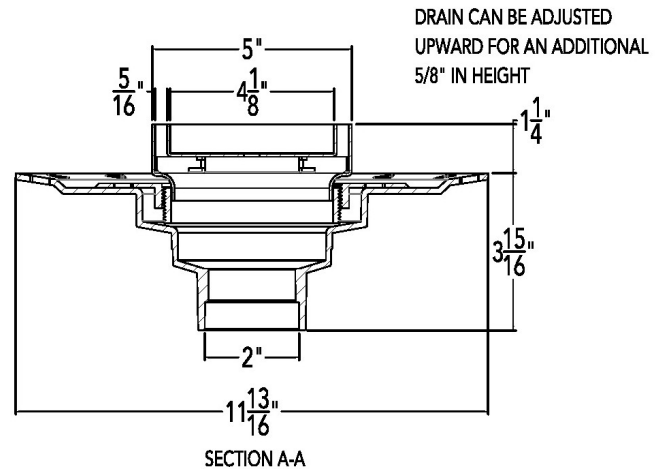

TDB 15 Specifications

TDB 15-A
5" x 5" Kit with ABS Bonded Flange Drain Body, fits 2", 3" and 4" Outlet
(5" L x 5" W x 1 5/16" H)
1 - T 15 B Tile Drain Strainer
1 - BFA 42 Bonded Flange ABS Drain

TDB 15-P
5" x 5" Kit with PVC Bonded Flange Drain Body, fits 2", 3" and 4" Outlet
(5" L x 5" W x 1 5/16" H)
1 - T 15 B Tile Drain Strainer
1 - BFP 42 Bonded Flange PVC Drain

Infinity Drain
145 Dixon Avenue
Amityville, NY 11701
Phone: 516.767.6786
Fax: 516.740.3066
www.InfinityDrain.com

Note: Installer must verify all rough-in dimensions prior to installation and consult local and national codes. Conformity and compliance to local and national codes are the responsibility of the installer.